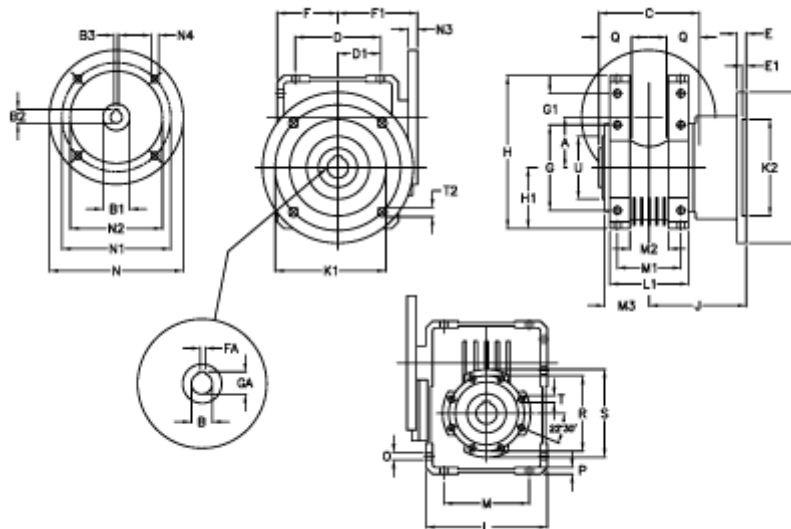

Article number: 392208600744036

Description: Worm Gear with Torque Limiter
W86 L2-UF-7-P100 B5

Measures

A = 86.90	E = 15	H = 245.5	M = 144	N4 = 12,5	U = 110
B = 35	E1 = 6	H1 = 100.0	M1 = 101	O = 11.5	
B1 E7 = 28	F = 100	J = 151.0	M2 = 57	P = 11	
B2 = 31.3	F1 = 136	K = 210	M3 = 65	Q = 45	
B3 H9 = 8	FA = 10	K1 = 176	N = 250	R = 130	
C = 140	G = 144	K2 = 152	N1 = 215	S = 150	
D = 144.0	G1 = 45.5	L = 200	N2 = 180	T = M10x18	
D1 = 72.0	GA = 38.3	L1 = 125	N3 = 13.0	T2 = 12.5	